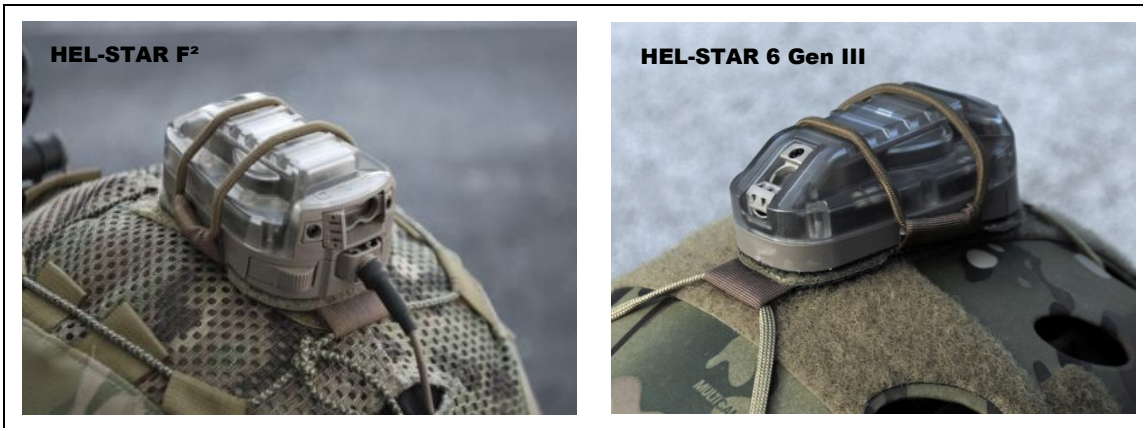

HEL-STAR ATTACH PATCH

HSR-Series Retention Systems

PART NUMBER OPTIONS

CORE P/N	Description	Minimum Qty
HSR-201-1	HEL-STAR Attach Patch - Helmet Shell Mount (Tan), Bungee, VHB Adhesive Base	1+
HSR-201-2	HEL-STAR Attach Patch - Helmet Shell Mount (Black), Bungee, VHB Adhesive Base	1+
HSR-202-1	HEL-STAR Attach Patch - Sewn Mount, Plain Base (Tan), Bungee	1+
HSR-202-2	HEL-STAR Attach Patch - Sewn Mount, Plain Base (Black), Bungee	1+
HSR-203-1 NSN: 8465-01-648-0672	HEL-STAR Attach Patch - Helmet-Mount (Tan), Velcro base, Bungee, 275 Cord/Lacing (Digital ACU) 1 pc 30" length	1+
HSR-203-2	HEL-STAR Attach Patch - Helmet-Mount (Tan), Velcro base, Bungee, Guttered 550 Cord/Lacing (Tan) 2 pcs 24" length	1+
HSR-203-3	HEL-STAR Attach Patch - Helmet-Mount (Black), Velcro base, Bungee, 275 Cord/Lacing (Digital ACU) 1 pc 30" length	1+
HSR-206-1	HEL-STAR Attach Patch - MOLLE System – Coyote Helium Whisper® Blue Force Gear, Bungee	1+
HSR-206-2	HEL-STAR Attach Patch - MOLLE System – Black Helium Whisper® Blue Force Gear, Bungee	1+
HSR-1	HEL-STAR Mounting Patch, Velcro Loop, Self Adhesive - Tan	Pack of 10
HSR-2	HEL-STAR Mounting Patch, Velcro Loop, Self Adhesive - Black	Pack of 10